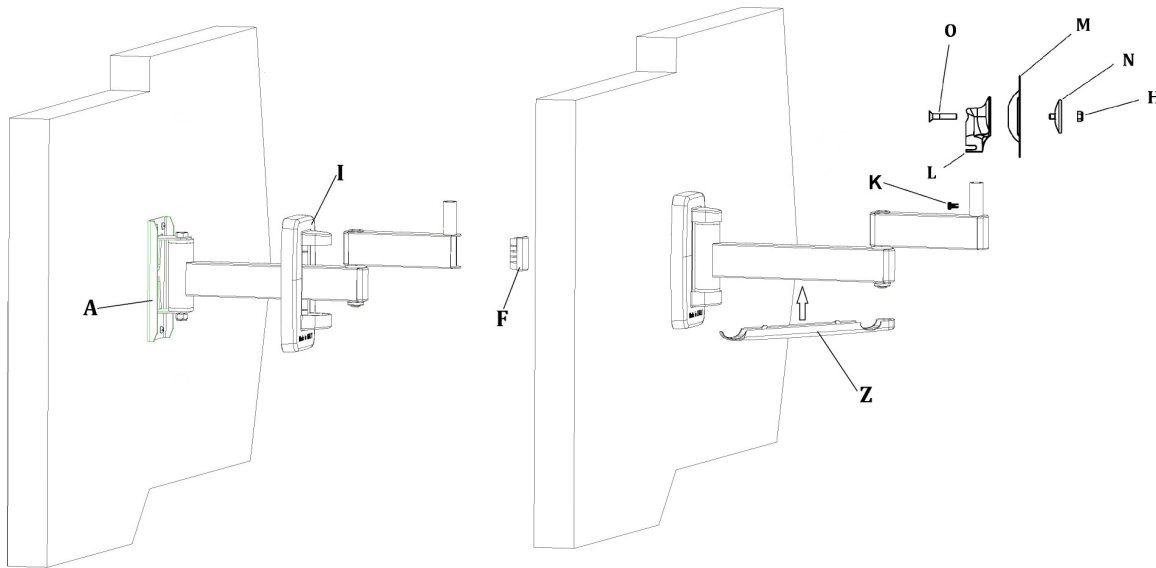

GYRO 3 EXTRA – 06176

PEZZO	CODICE	QUANTITA'
A	02893	
B	IN KIT 2781I	
C	IN KIT 2781I	
F	IN KIT 2781I	
H	IN KIT 2781I	
I	02336	
K	IN KIT 2781I	
L	2722	
M	32740	
N	IN KIT 2781I	
O	IN KIT 2781I	
P	IN KIT 2781I	
Q	IN KIT 2781I	
R	IN KIT 2781I	
S	IN KIT 2781I	
Z	02564	