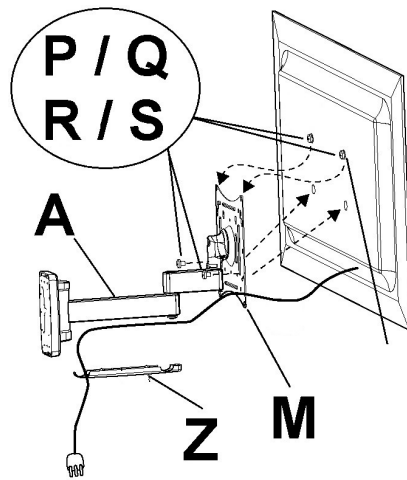

GYRO 3 EXTRA – 06176

PEZZO	CODICE	QUANTITA'
A	02893	
B	IN KIT 2781I	
C	IN KIT 2781I	
F	IN KIT 2781I	
H	IN KIT 2781I	
I	02336	
K	IN KIT 2781I	
L	2722	
M	32740	
N	IN KIT 2781I	
O	IN KIT 2781I	
P	IN KIT 2781I	
Q	IN KIT 2781I	
R	IN KIT 2781I	
S	IN KIT 2781I	
Z	02564	