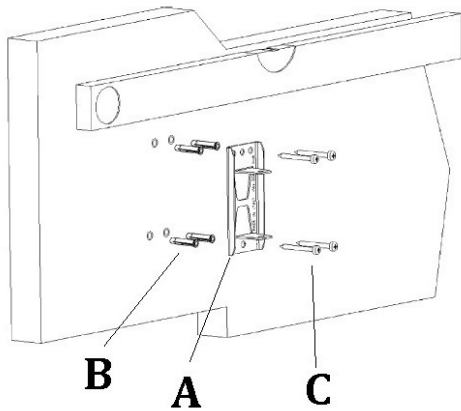

GYRO 3 EXTRA – 06176

PEZZO	CODICE	QUANTITA'
A	02893	
B	IN KIT 2781I	
C	IN KIT 2781I	
F	IN KIT 2781I	
H	IN KIT 2781I	
I	02336	
K	IN KIT 2781I	
L	2722	
M	32740	
N	IN KIT 2781I	
O	IN KIT 2781I	
P	IN KIT 2781I	
Q	IN KIT 2781I	
R	IN KIT 2781I	
S	IN KIT 2781I	
Z	02564	