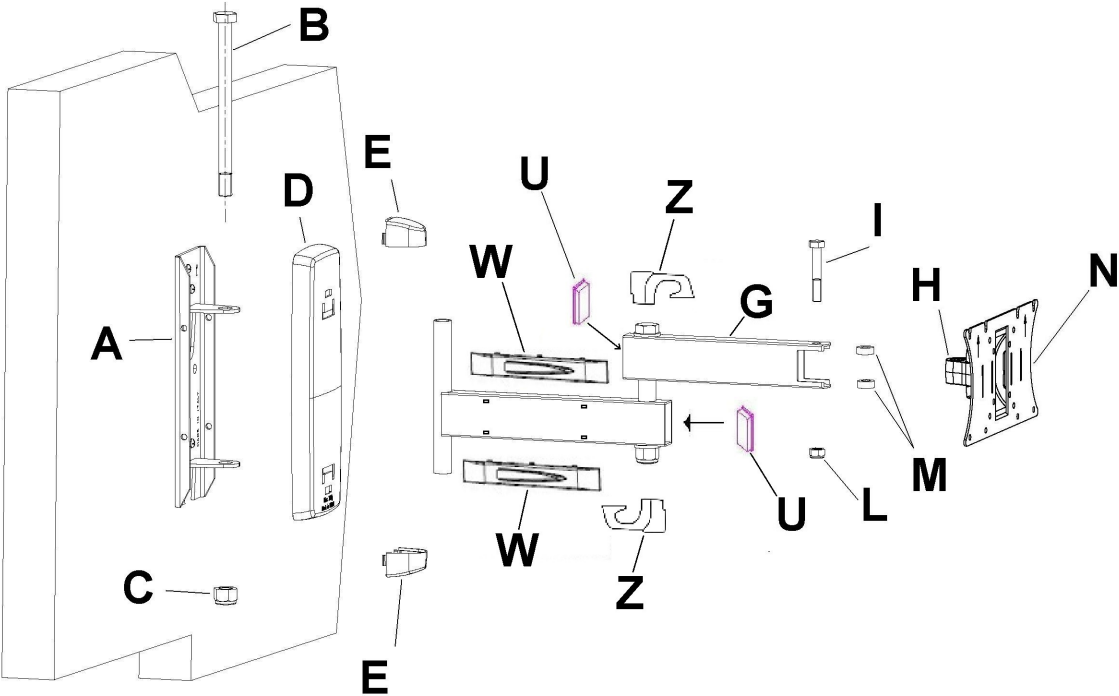

EASYTHREE EXTRA

PEZZO	CODICE	COLORE	QUANTITA'
A	IN KIT 32023		
B	IN KIT 32023		
C	IN KIT 32023		
D	01946		
E	02364		
F	IN KIT 32023		
G	32021		
H	32365		
I	IN KIT 32023		
L	IN KIT 32023		
M	IN KIT 32023		
N	32175H		
U	IN KIT 32023		
W	02540		
Z	02541		